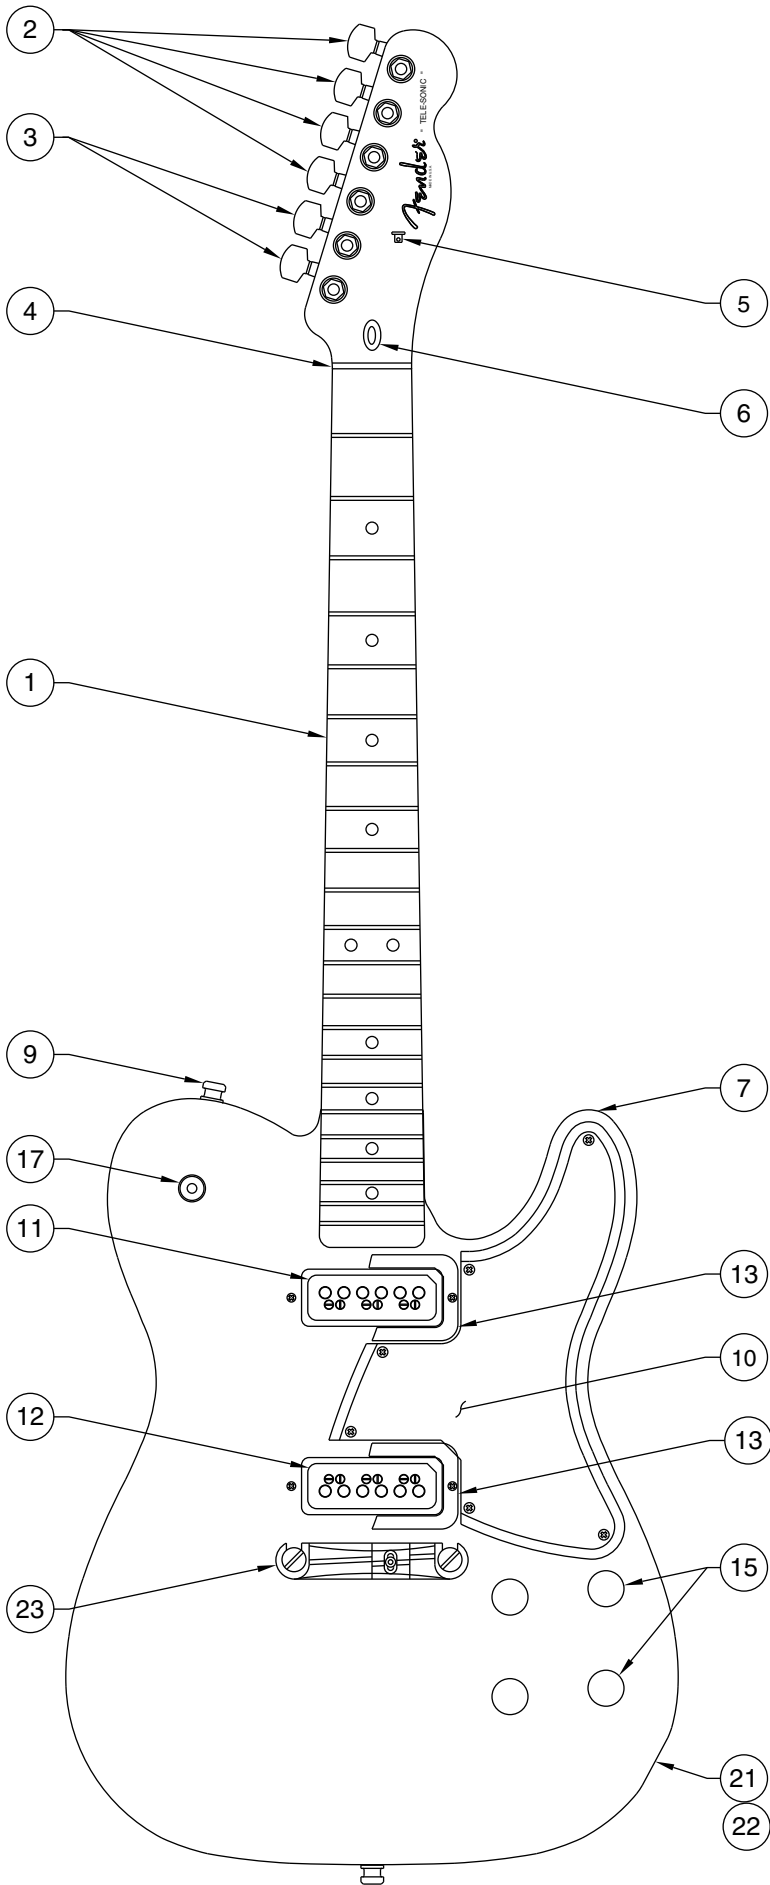

TELE-SONIC 0101800

WIRING DIAGRAM

- TOP TO BOTTOM
- 16" BLACK (GROUND) WIRE FROM 3-WAY SWITCH TO BACK OF NECK VOL. POT
  - 2-CONDUCTOR CABLE (BLUE) FROM NECK PICKUP
  - 2-CONDUCTOR CABLE (BROWN) FROM BRIDGE PICKUP
  - 16" YELLOW WIRE FROM 3-WAY SWITCH TO #2 LUG OF NECK VOL. POT
  - 16" WHITE WIRE FROM 3-WAY SWITCH TO OUTPUT JACK
  - 16" BLUE WIRE FROM 3-WAY SWITCH TO #2 LUG OF BRIDGE VOL. POT