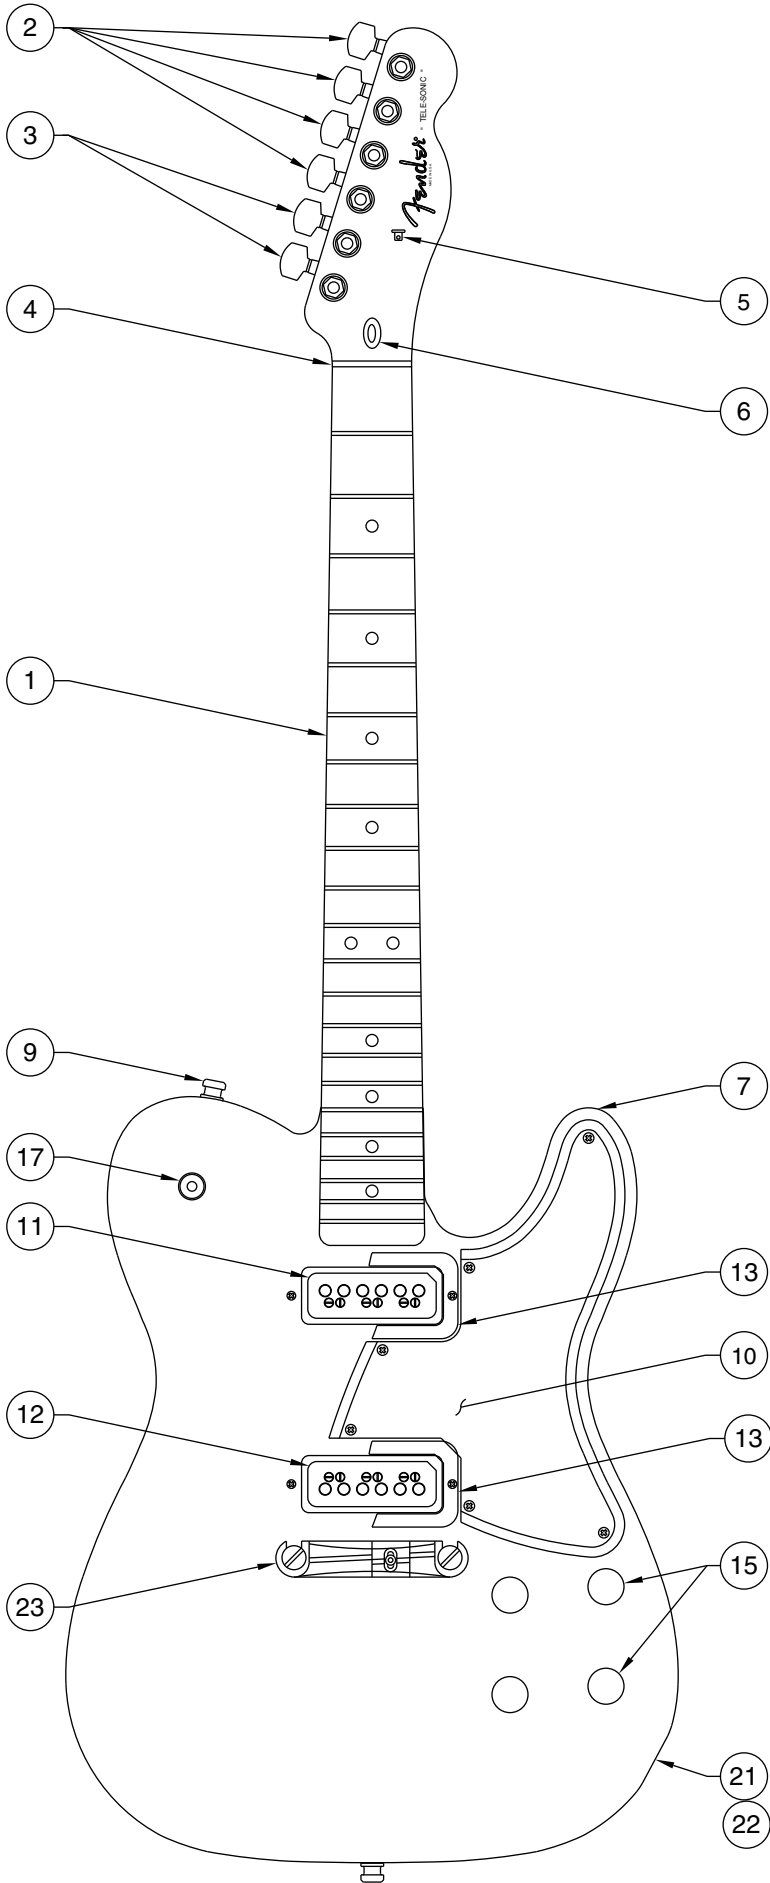

TELE-SONIC 0101800

WIRING DIAGRAM

- TOP TO BOTTOM
- 16" BLACK (GROUND) WIRE FROM 3-WAY SWITCH TO BACK OF NECK VOL. POT
 - 2-CONDUCTOR CABLE (BLUE) FROM NECK PICKUP
 - 2-CONDUCTOR CABLE (BROWN) FROM BRIDGE PICKUP
 - 16" YELLOW WIRE FROM 3-WAY SWITCH TO #2 LUG OF NECK VOL. POT
 - 16" WHITE WIRE FROM 3-WAY SWITCH TO OUTPUT JACK
 - 16" BLUE WIRE FROM 3-WAY SWITCH TO #2 LUG OF BRIDGE VOL. POT

Body Part Number	
0053792532	Brown Sunburst
0053792538	Crimson Red Transparent

TELE-SONIC 0101800 CONTROL & SWITCH FUNCTION

3 WAY SWITCH POSITION			
● ○ ○ 1	○ ● ○ 2	○ ○ ● 3	← 3 WAY SWITCH POSITION
VI & T1	VI & V2 TI & T2	VI & T1	← TONE/VOLUME CONTROL
■	■	□	← NECK PICKUP
□	■	■	← BRIDGE PICKUP
	■		← PICKUP IS ON
	□		← PICKUP IS OFF