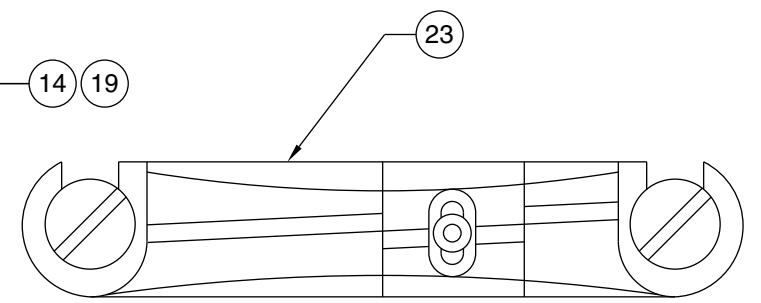

BRIDGE ASSEMBLY