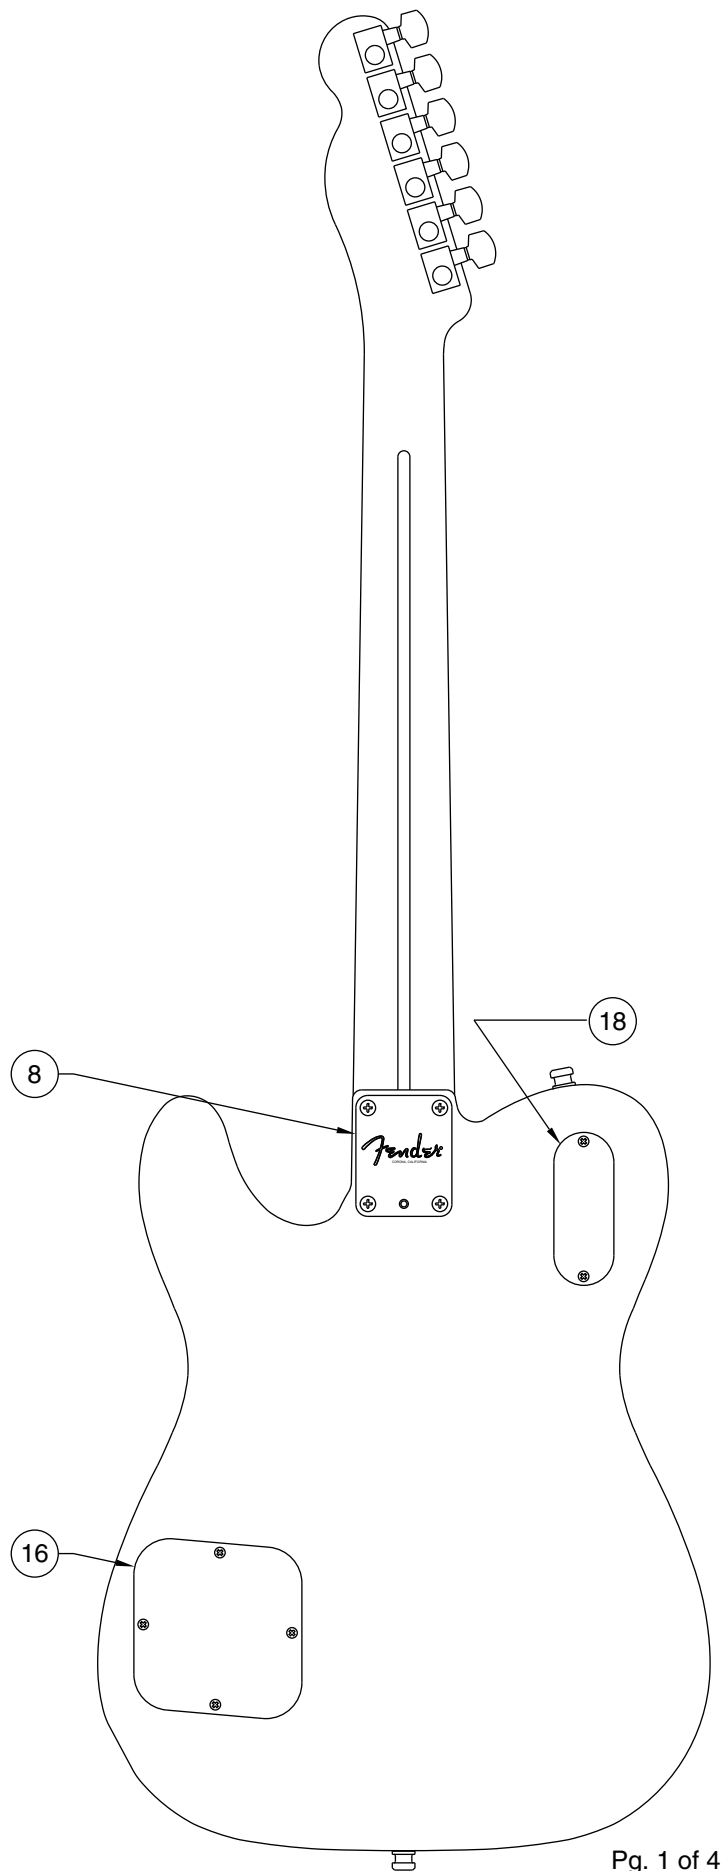

TELE-SONIC 0101800

WIRING DIAGRAM

- TOP TO BOTTOM
- 16" BLACK (GROUND) WIRE FROM 3-WAY SWITCH TO BACK OF NECK VOL. POT
  - 2-CONDUCTOR CABLE (BLUE) FROM NECK PICKUP
  - 2-CONDUCTOR CABLE (BROWN) FROM BRIDGE PICKUP
  - 16" YELLOW WIRE FROM 3-WAY SWITCH TO #2 LUG OF NECK VOL. POT
  - 16" WHITE WIRE FROM 3-WAY SWITCH TO OUTPUT JACK
  - 16" BLUE WIRE FROM 3-WAY SWITCH TO #2 LUG OF BRIDGE VOL. POT

Body Part Number	
0053792532	Brown Sunburst
0053792538	Crimson Red Transparent