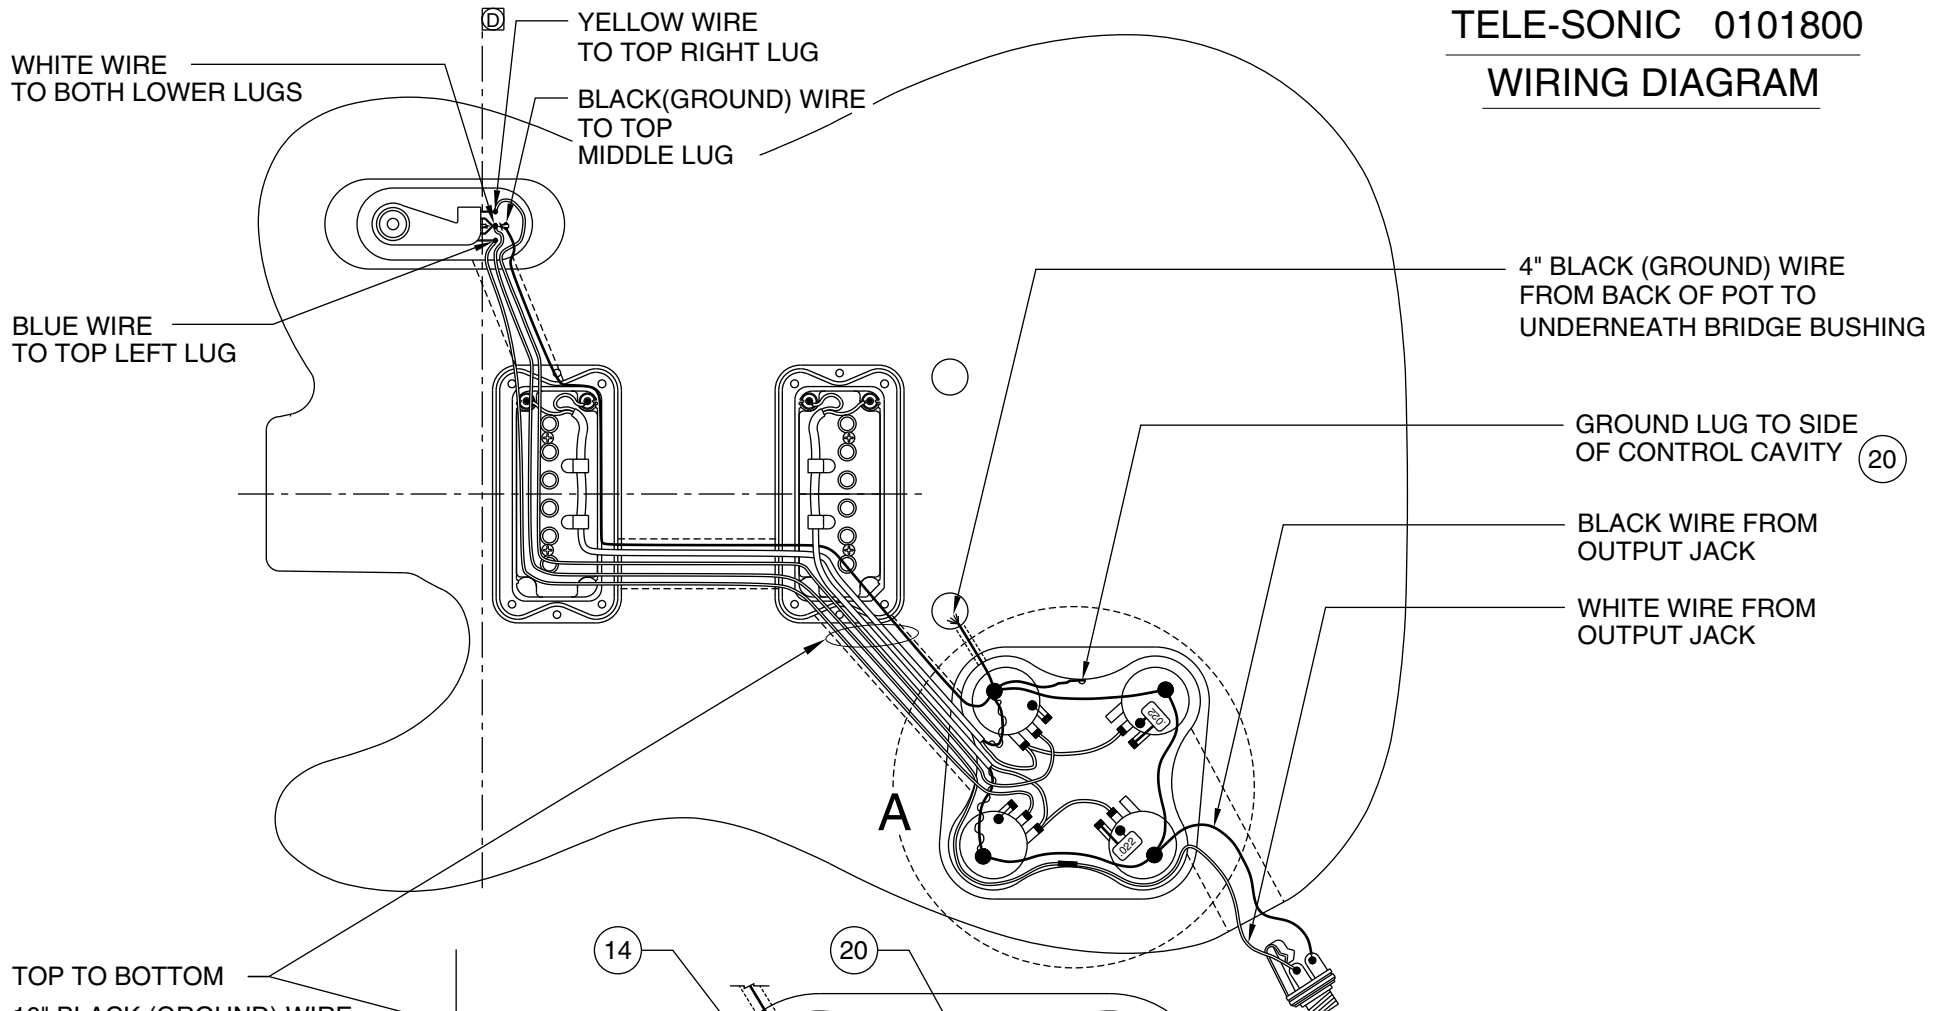

TELE-SONIC 0101800

WIRING DIAGRAM

- TOP TO BOTTOM
- 16" BLACK (GROUND) WIRE FROM 3-WAY SWITCH TO BACK OF NECK VOL. POT
  - 2-CONDUCTOR CABLE (BLUE) FROM NECK PICKUP
  - 2-CONDUCTOR CABLE (BROWN) FROM BRIDGE PICKUP
  - 16" YELLOW WIRE FROM 3-WAY SWITCH TO #2 LUG OF NECK VOL. POT
  - 16" WHITE WIRE FROM 3-WAY SWITCH TO OUTPUT JACK
  - 16" BLUE WIRE FROM 3-WAY SWITCH TO #2 LUG OF BRIDGE VOL. POT

Body Part Number	
0053792532	Brown Sunburst
0053792538	Crimson Red Transparent

# TELE-SONIC 0101800 CONTROL & SWITCH FUNCTION

3 WAY SWITCH POSITION			
● ○ ○ 1	○ ● ○ 2	○ ○ ● 3	← 3 WAY SWITCH POSITION
VI & T1	VI & V2 T1 & T2	VI & T1	← TONE/VOLUME CONTROL
■	■	□	← NECK PICKUP
□	■	■	← BRIDGE PICKUP
	■		← PICKUP IS ON
	□		← PICKUP IS OFF