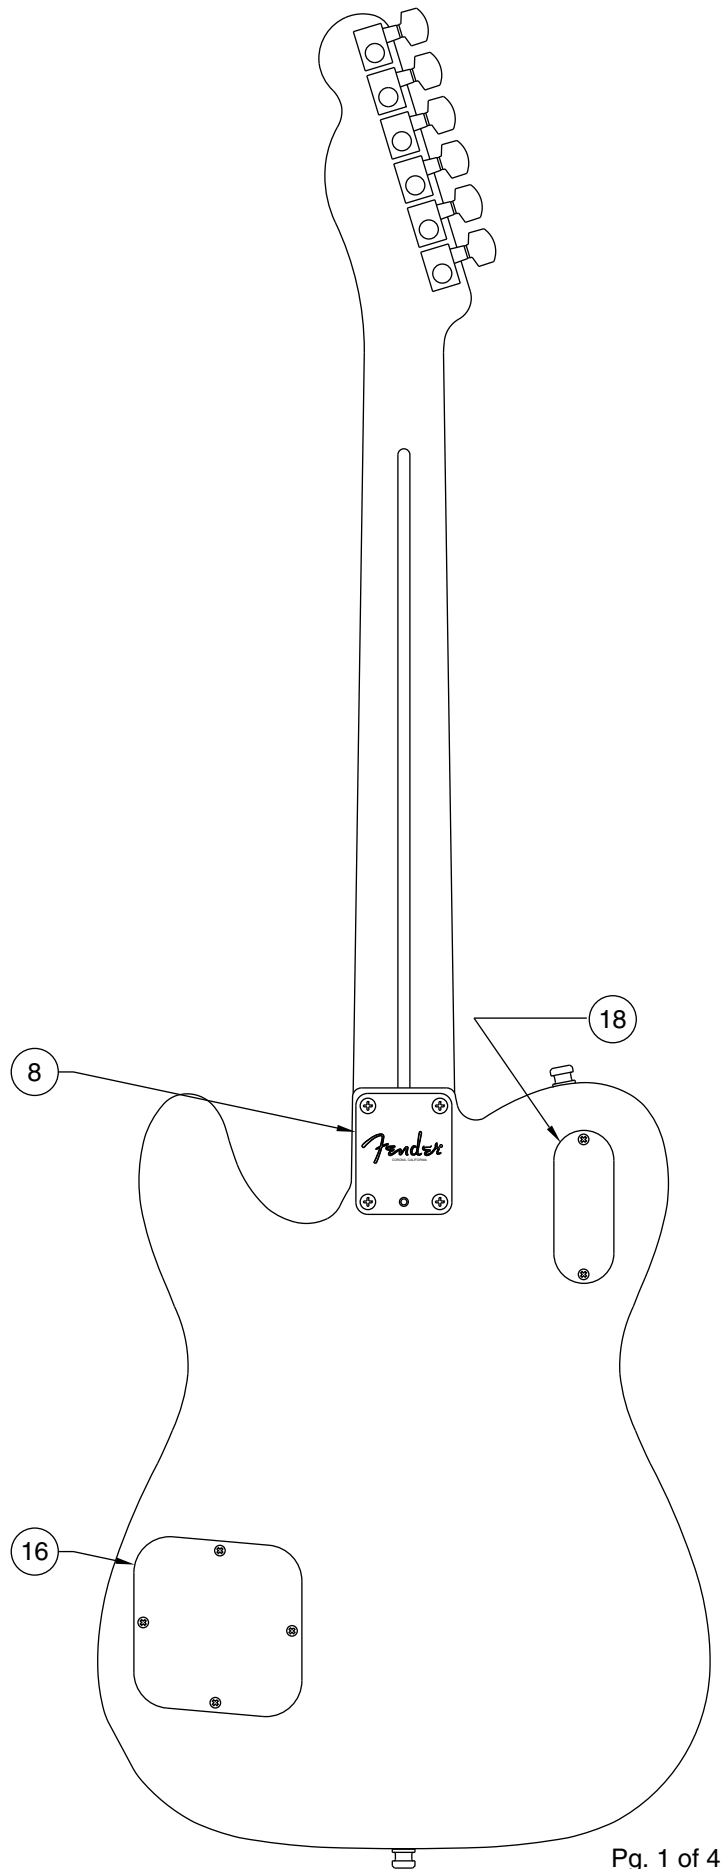

TELE-SONIC 0101800

WIRING DIAGRAM

- TOP TO BOTTOM
- 16" BLACK (GROUND) WIRE FROM 3-WAY SWITCH TO BACK OF NECK VOL. POT
 - 2-CONDUCTOR CABLE (BLUE) FROM NECK PICKUP
 - 2-CONDUCTOR CABLE (BROWN) FROM BRIDGE PICKUP
 - 16" YELLOW WIRE FROM 3-WAY SWITCH TO #2 LUG OF NECK VOL. POT
 - 16" WHITE WIRE FROM 3-WAY SWITCH TO OUTPUT JACK
 - 16" BLUE WIRE FROM 3-WAY SWITCH TO #2 LUG OF BRIDGE VOL. POT

Body Part Number	
0053792532	Brown Sunburst
0053792538	Crimson Red Transparent

TELE-SONIC 0101800 CONTROL & SWITCH FUNCTION

3 WAY SWITCH POSITION			
● ○ ○ 1	○ ● ○ 2	○ ○ ● 3	← 3 WAY SWITCH POSITION
VI & T1	VI & V2 TI & T2	VI & T1	← TONE/VOLUME CONTROL
■	■	□	← NECK PICKUP
□	■	■	← BRIDGE PICKUP
	■		← PICKUP IS ON
	□		← PICKUP IS OFF