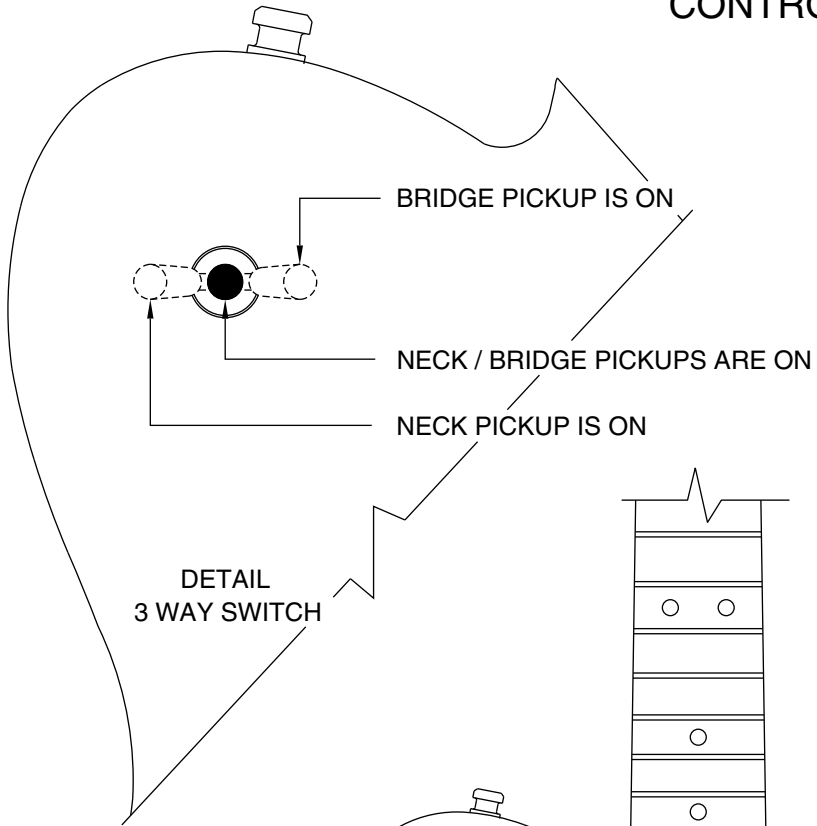

TELE-SONIC 0101800 CONTROL & SWITCH FUNCTION

3 WAY SWITCH POSITION			
● ○ ○ 1	○ ● ○ 2	○ ○ ● 3	← 3 WAY SWITCH POSITION
VI & T1	VI & V2 T1 & T2	VI & T1	← TONE/VOLUME CONTROL
■	■	□	← NECK PICKUP
□	■	■	← BRIDGE PICKUP
	■		← PICKUP IS ON
	□		← PICKUP IS OFF

SEE 3 WAY SWITCH & DETAIL DIAGRAM

○ ○ ○
1 2 3

NECK PICKUP

BRIDGE PICKUP