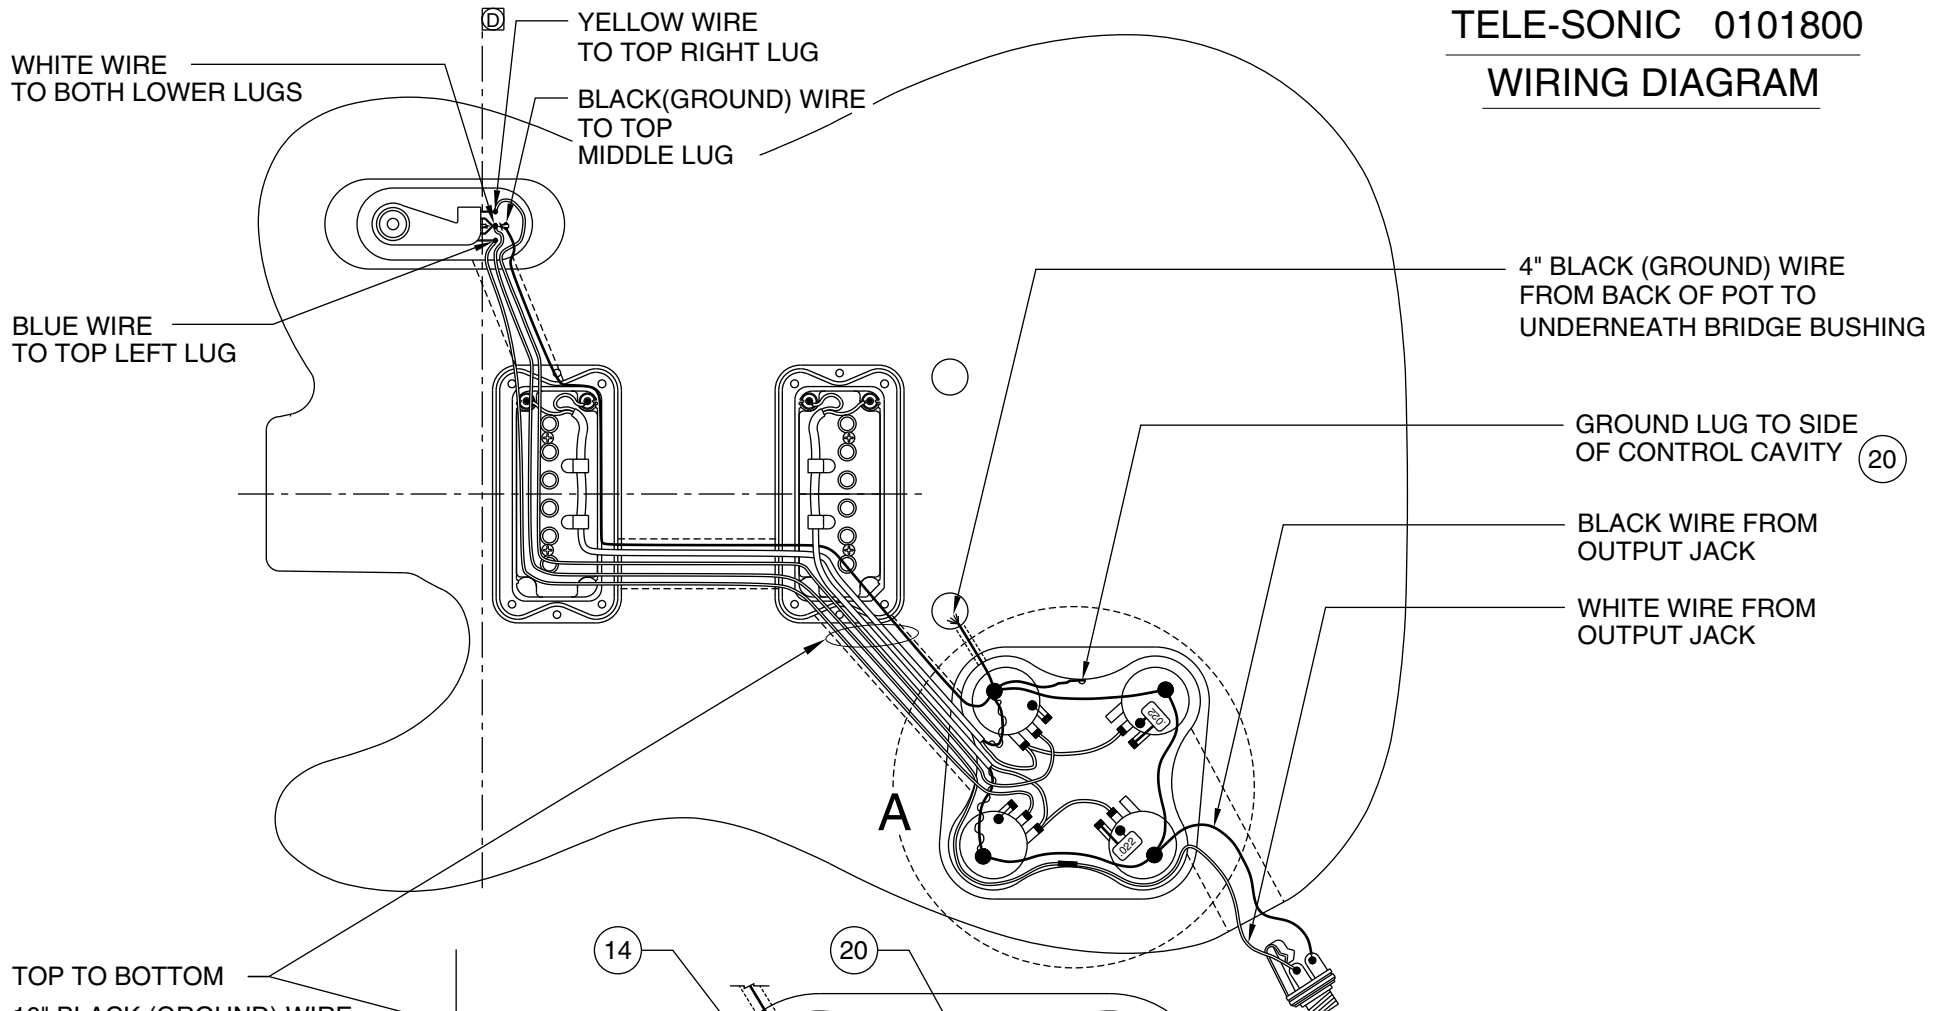

TELE-SONIC 0101800

WIRING DIAGRAM

- TOP TO BOTTOM
- 16" BLACK (GROUND) WIRE FROM 3-WAY SWITCH TO BACK OF NECK VOL. POT
 - 2-CONDUCTOR CABLE (BLUE) FROM NECK PICKUP
 - 2-CONDUCTOR CABLE (BROWN) FROM BRIDGE PICKUP
 - 16" YELLOW WIRE FROM 3-WAY SWITCH TO #2 LUG OF NECK VOL. POT
 - 16" WHITE WIRE FROM 3-WAY SWITCH TO OUTPUT JACK
 - 16" BLUE WIRE FROM 3-WAY SWITCH TO #2 LUG OF BRIDGE VOL. POT

Body Part Number	
0053792532	Brown Sunburst
0053792538	Crimson Red Transparent

TELE-SONIC 0101800 CONTROL & SWITCH FUNCTION

3 WAY SWITCH POSITION			
● ○ ○ 1	○ ● ○ 2	○ ○ ● 3	← 3 WAY SWITCH POSITION
VI & T1	VI & V2 TI & T2	VI & T1	← TONE/VOLUME CONTROL
■	■	□	← NECK PICKUP
□	■	■	← BRIDGE PICKUP
	■		← PICKUP IS ON
	□		← PICKUP IS OFF