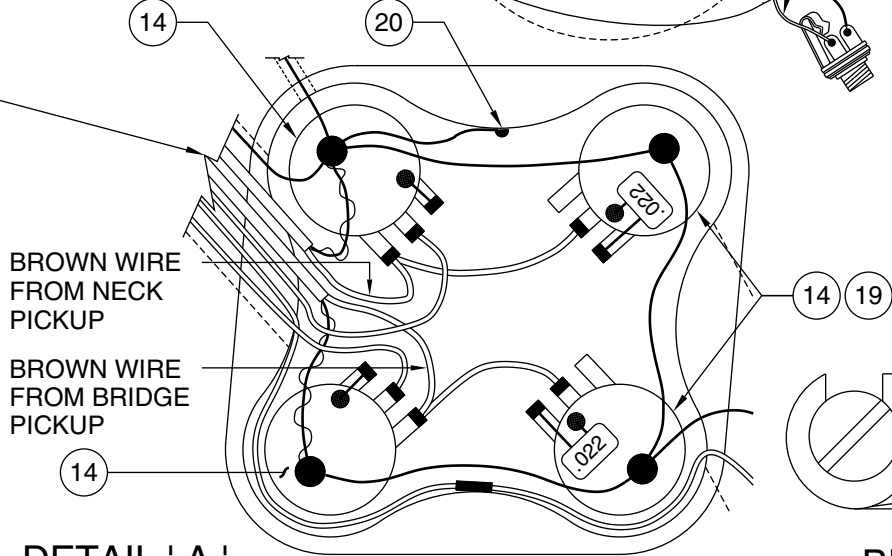

TELE-SONIC 0101800

WIRING DIAGRAM

- TOP TO BOTTOM
- 16" BLACK (GROUND) WIRE FROM 3-WAY SWITCH TO BACK OF NECK VOL. POT
  - 2-CONDUCTOR CABLE (BLUE) FROM NECK PICKUP
  - 2-CONDUCTOR CABLE (BROWN) FROM BRIDGE PICKUP
  - 16" YELLOW WIRE FROM 3-WAY SWITCH TO #2 LUG OF NECK VOL. POT
  - 16" WHITE WIRE FROM 3-WAY SWITCH TO OUTPUT JACK
  - 16" BLUE WIRE FROM 3-WAY SWITCH TO #2 LUG OF BRIDGE VOL. POT