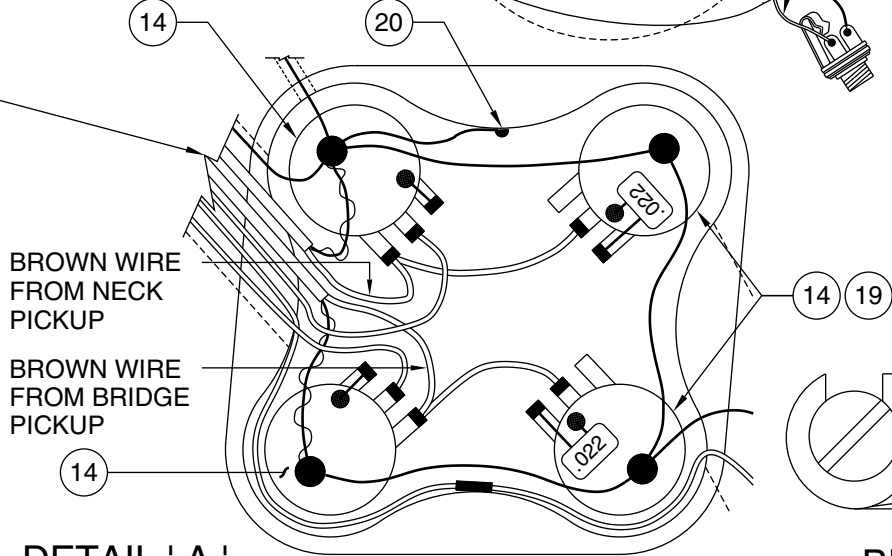

TELE-SONIC 0101800

WIRING DIAGRAM

- TOP TO BOTTOM
- 16" BLACK (GROUND) WIRE FROM 3-WAY SWITCH TO BACK OF NECK VOL. POT
 - 2-CONDUCTOR CABLE (BLUE) FROM NECK PICKUP
 - 2-CONDUCTOR CABLE (BROWN) FROM BRIDGE PICKUP
 - 16" YELLOW WIRE FROM 3-WAY SWITCH TO #2 LUG OF NECK VOL. POT
 - 16" WHITE WIRE FROM 3-WAY SWITCH TO OUTPUT JACK
 - 16" BLUE WIRE FROM 3-WAY SWITCH TO #2 LUG OF BRIDGE VOL. POT

Body Part Number	
0053792532	Brown Sunburst
0053792538	Crimson Red Transparent

TELE-SONIC 0101800 CONTROL & SWITCH FUNCTION

3 WAY SWITCH POSITION			
● ○ ○ 1	○ ● ○ 2	○ ○ ● 3	← 3 WAY SWITCH POSITION
VI & T1	VI & V2 TI & T2	VI & T1	← TONE/VOLUME CONTROL
■	■	□	← NECK PICKUP
□	■	■	← BRIDGE PICKUP
	■		← PICKUP IS ON
	□		← PICKUP IS OFF