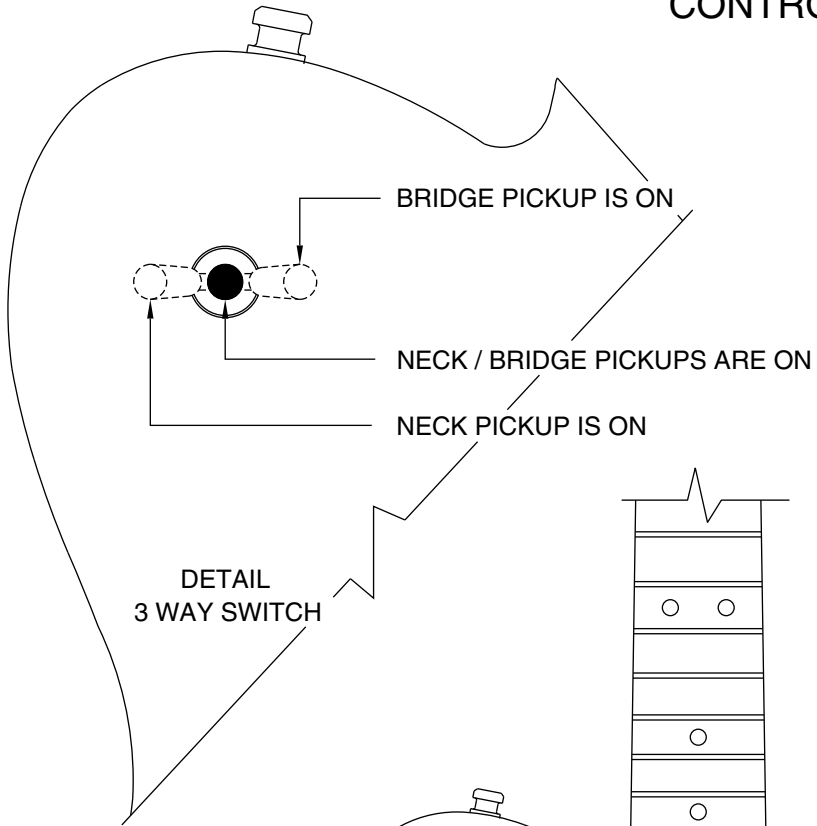

DETAIL 'A'  
N.T.S.

BRIDGE ASSEMBLY

TELE-SONIC 0101800

REF.#	P/N	DESCRIPTION
1	0053793000	Neck, American Tele-sonic, R/W
2	0056260000	Tuning Key, E,B,G,D
3	0021374000	Tuning Key, (1) Set
4	0083675000	Bone Nut
5	0021537000	String Retainer
	0021405000	Mounting Screw
6	0020810000	Truss Rod Adjustment Nut
	0023811000	Truss Rod Adjusting Wrench
7	0053792xxx	Body, American Tele-sonic
8	0054038000	Neck Mounting Plate
	0021424000	Mounting Screw
	0031571000	Tilt Adjustment Screw
	0023811000	Tilt Adjusting Wrench
9	0021453000	Strap Button
	0021422000	Mounting Screw
	0019056000	Felt Washer, Black
10	0053794000	Pickguard, Tele-sonic, B/W-W/B-W/B
	0021407000	Mounting Screw
11	0053796000	Pickup, Neck, 2K
	0016295000	Mounting Screw
	0054123000	Gasket
	0054124000	Felt
12	0053797000	Pickup, Bridge, 2K
	0016295000	Mounting Screw
	0054123000	Gasket
	0054124000	Felt
13	0053795000	Ring, De Armond 2K
	0054125000	Mounting Screw
14	0053803000	Control, 250K, Solid, (4)
	0016352000	Mounting Hex Nut
	0022384000	Lock Washer, Intl
	0031153000	Flat Washer
15	0018357000	Knob, Knurled, (4)
	0028897001	Set Screw
16	0053801000	Back Cover, Control
	0021407000	Mounting Screw
17	0054606000	Switch Assembly, Lever 3 - Position
18	0053802000	Back Cover, Switch Assembly
	0021407000	Mounting Screw
19	0024832000	Capacitor, .022uf, (2)
20	0012869000	Solder Lug
	0015116000	Mounting Screw
21	0021956000	Output Jack
	0016352000	Mounting Hex Nut
	0016436000	Lock Washer, Intl
22	0021452000	Jack Ferrule
23	0053800000	Bridge Assembly, Wilkinson Style
	0054185000	Post, Wilkinson Bridge
	0054184000	Insert Post, Wilkinson Bridge

# TELE-SONIC 0101800 CONTROL & SWITCH FUNCTION

3 WAY SWITCH POSITION			
● ○ ○ 1	○ ● ○ 2	○ ○ ● 3	← 3 WAY SWITCH POSITION
VI & T1	VI & V2 T1 & T2	VI & T1	← TONE/VOLUME CONTROL
■	■	□	← NECK PICKUP
□	■	■	← BRIDGE PICKUP
	■		← PICKUP IS ON
	□		← PICKUP IS OFF