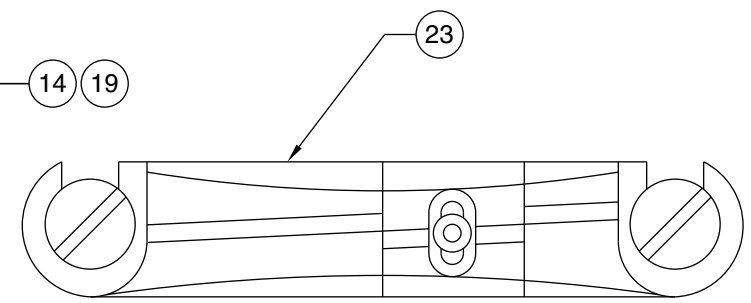

BRIDGE ASSEMBLY