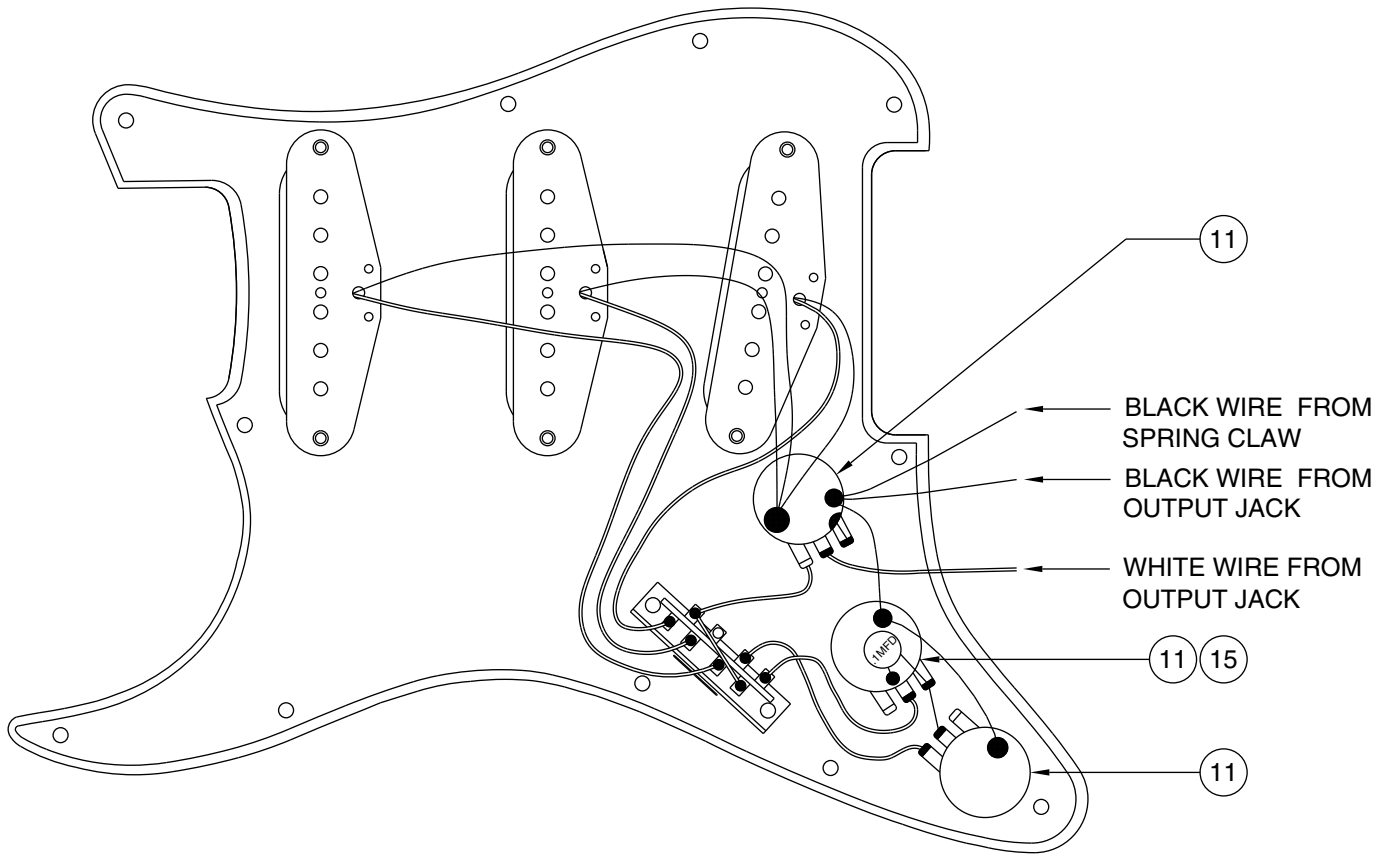

VOODOO STRATOCASTER 0106602

PICKGUARD ASSEMBLY