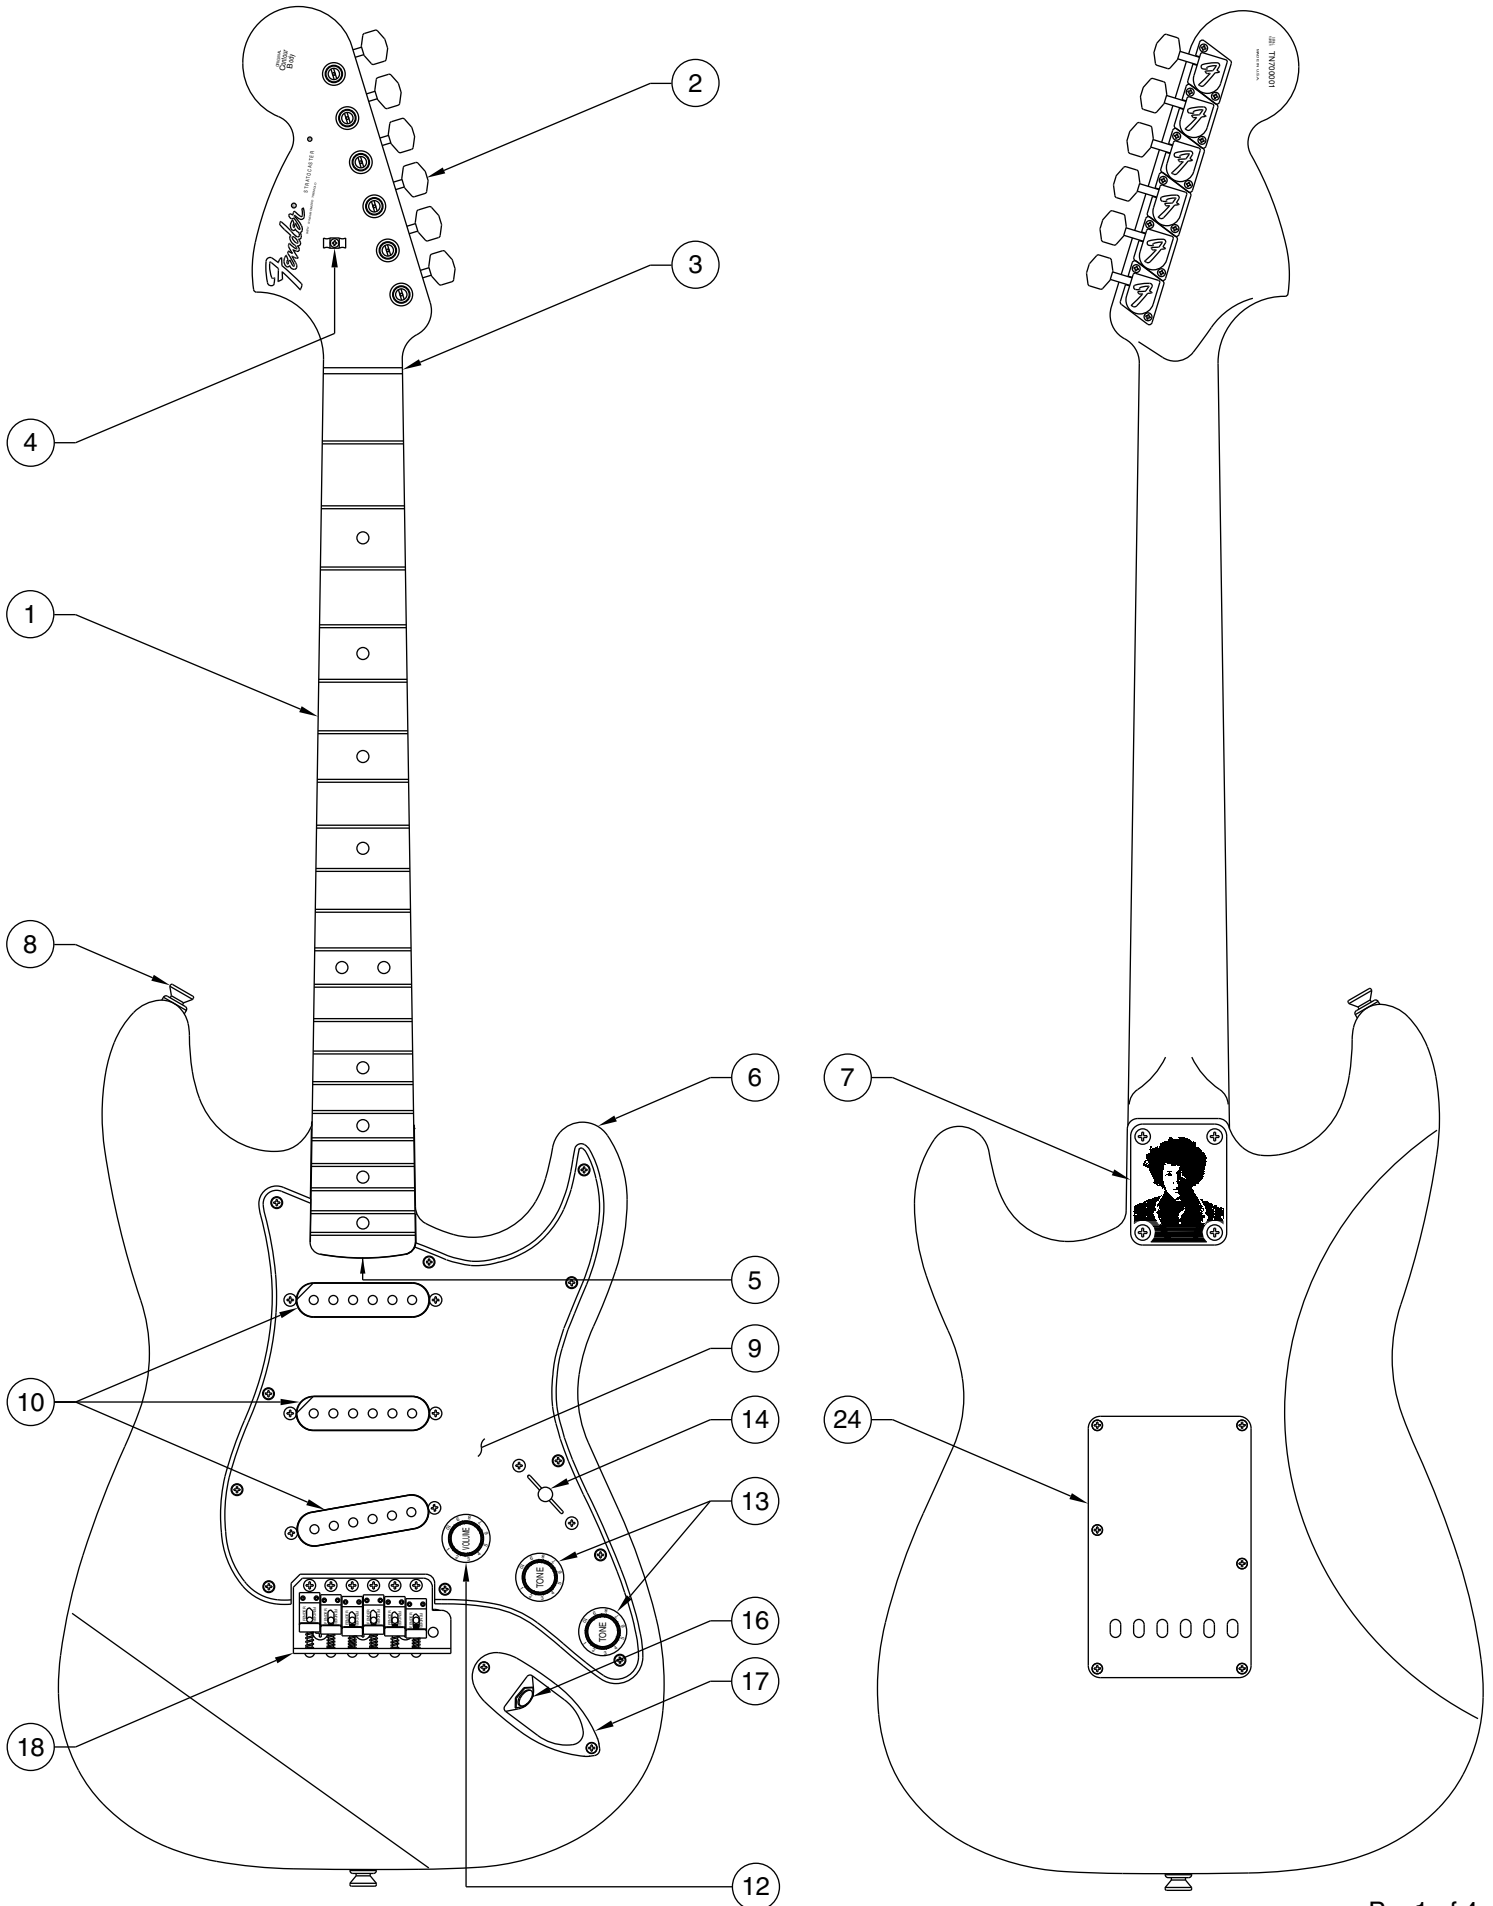

# VOODOO STRATOCASTER 0106602

Body Part Number	
0055282500	3 Color Sunburst
0053313505	Olympic White
0053313506	Black

## SWITCH & FUNCTION CONTROL

5 WAY SWITCH POSITION					
					← 5 WAY SWITCH POSITION
T1	T1&T2	T2	T2	—	← TONE CONTROL
					← NECK PICKUP
					← MIDDLE PICKUP
					← BRIDGE PICKUP
	PICKUP IS ON				PICKUP IS OFF