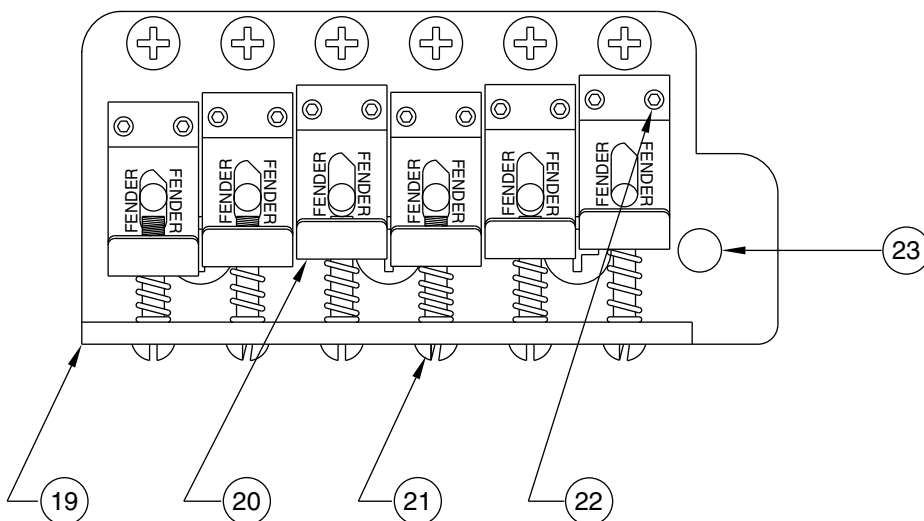

BRIDGE ASSEMBLY