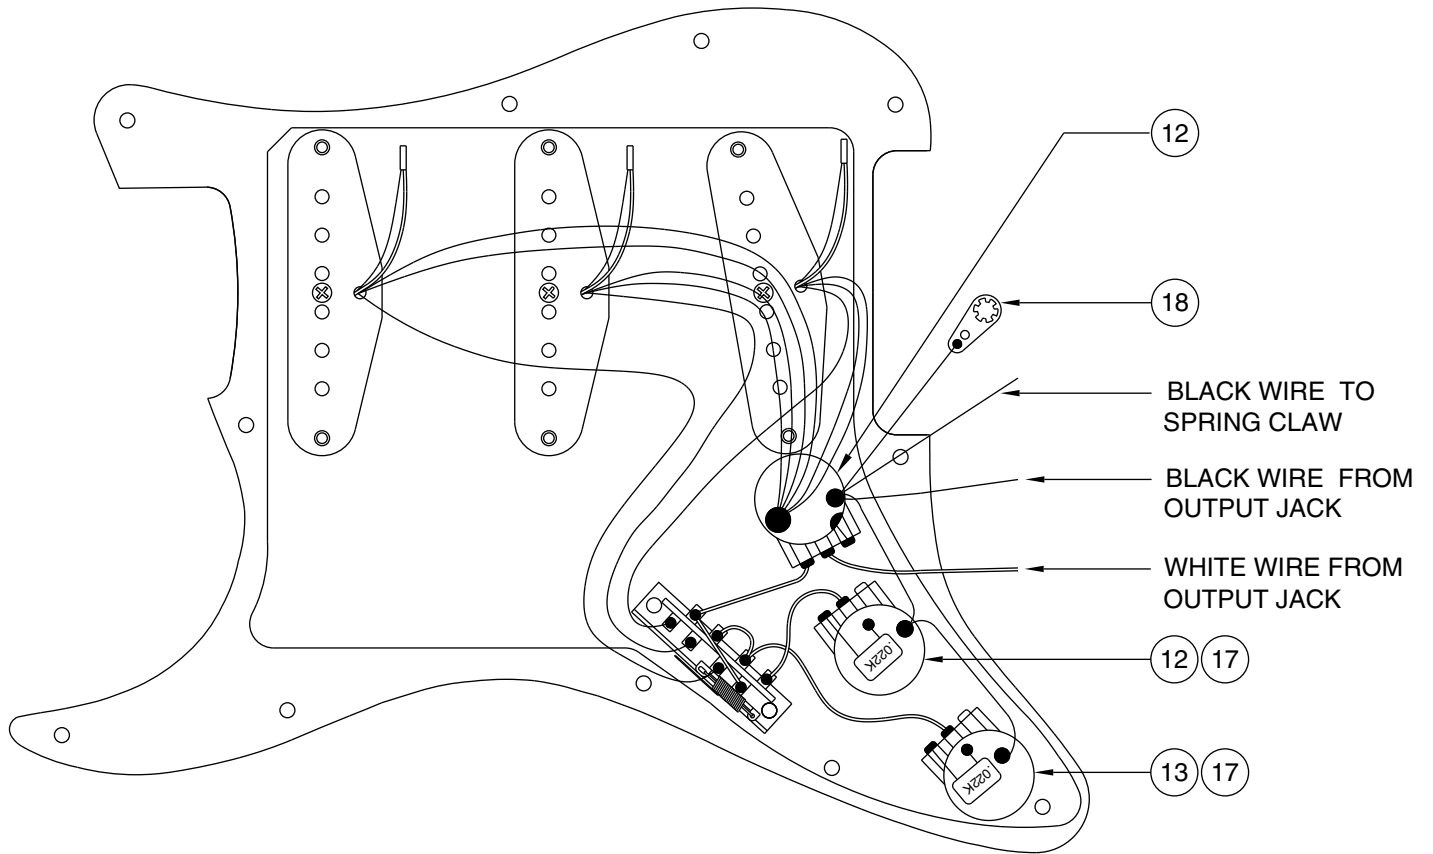

YNGWIE MALMSTEEN STRATOCASTER 0107100/7102 PICKGUARD ASSEMBLY