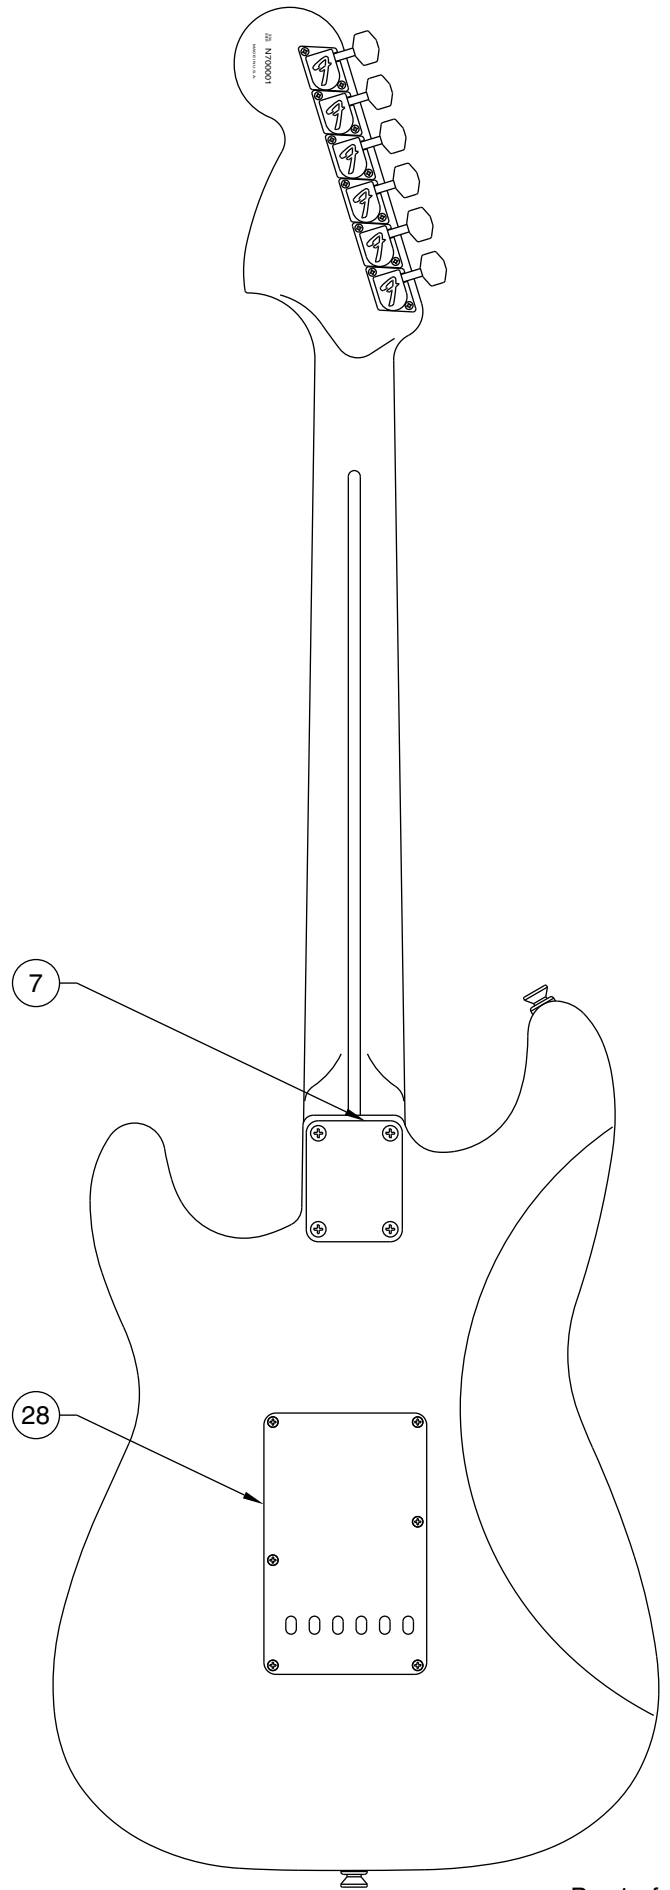

YNGWIE MALMSTEEN STRATOCASTER 0107100/7102