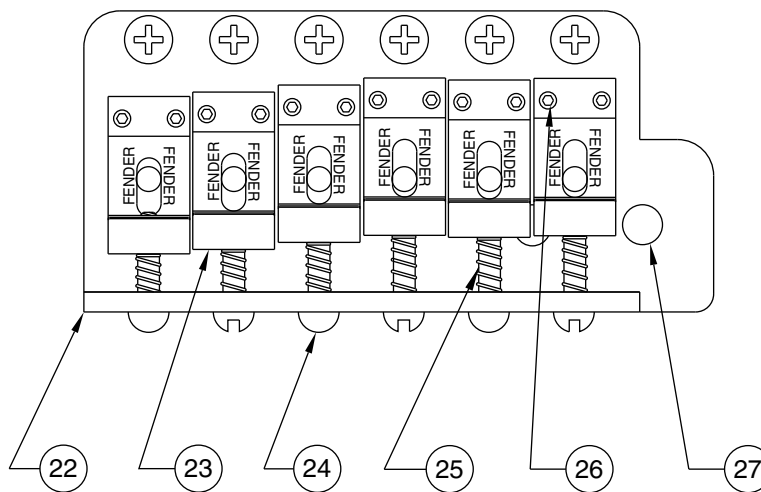

BRIDGE ASSEMBLY