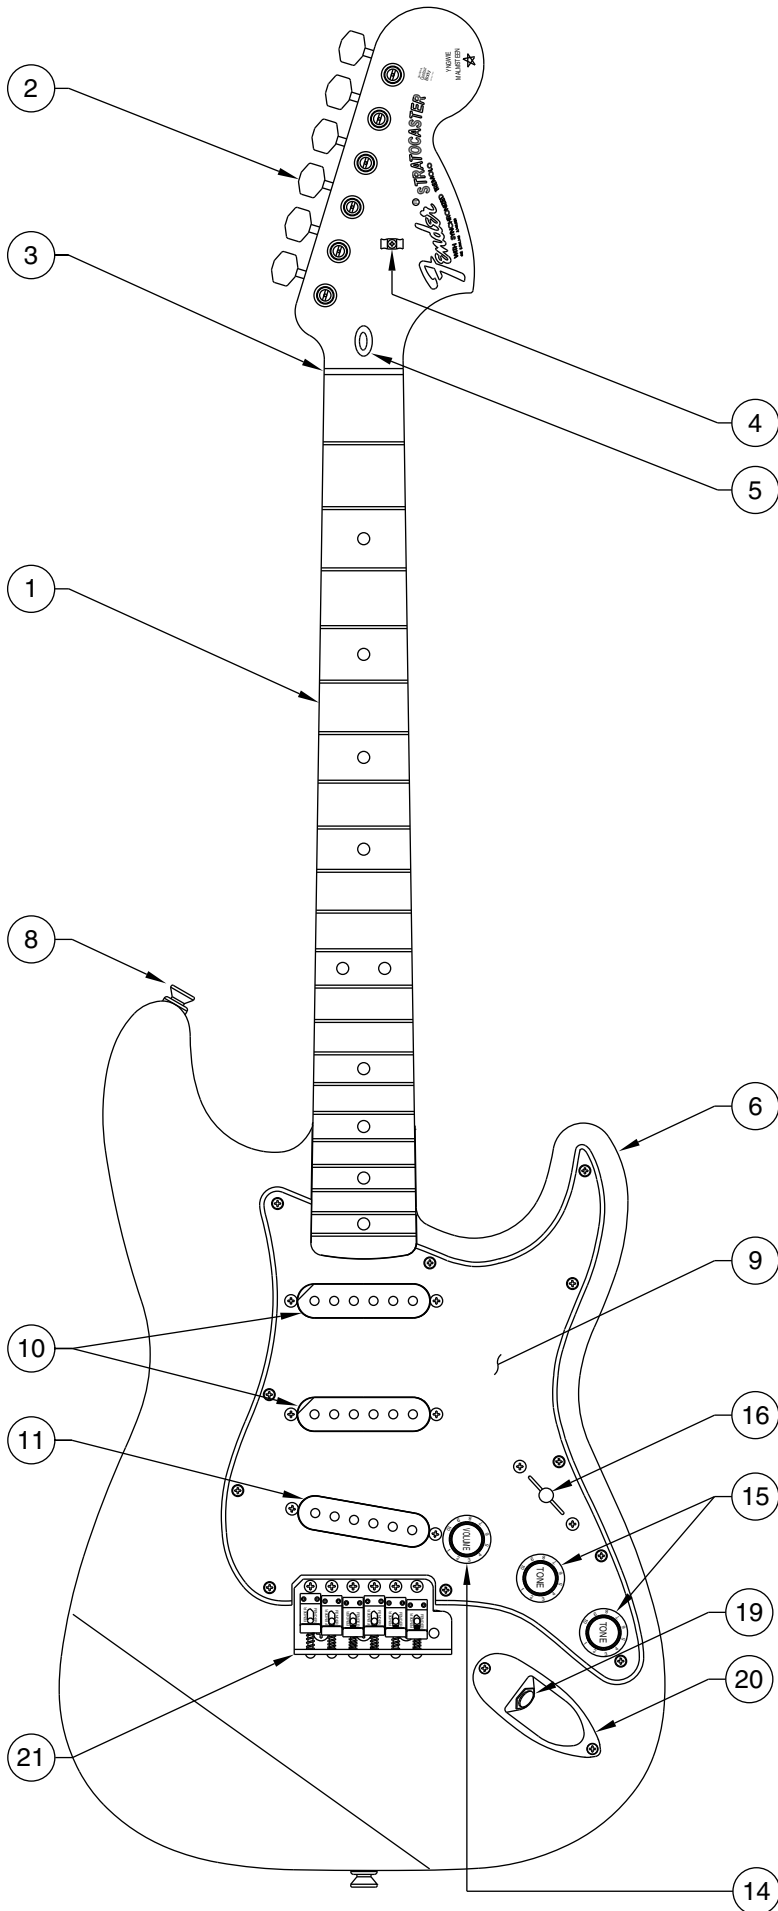

YNGWIE MALMSTEEN STRATOCASTER 0107100/7102