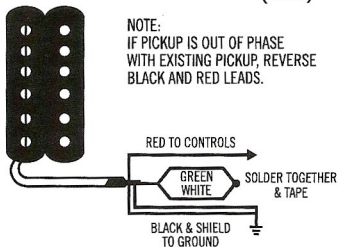

STANDARD HUMBUCKING OPERATION

(490)

COIL TAP/HUMBUCKING SWITCHING

SERIES/PARALLEL SWITCHING

VINTAGE TWO CONDUCTOR WIRING