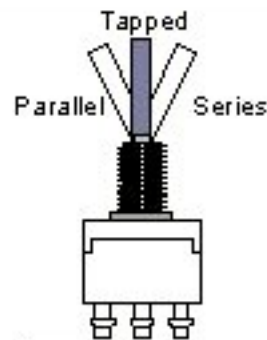

ON-ON-ON type
Mini toggle switch

NECK : 3PU1C4274
SUPER-58 for Neck,
4-core wire type

RED
BLACK
WHITE
GREEN

Screw side Hot : RED
Screw side Cold : BLACK
Slugs side Hot : WHITE
Slugs side Cold : GREEN

BRIDGE : 3PU1C4275
SUPER-58 for Bridge,
4-core wire type

RED
BLACK
WHITE
GREEN

Slugs side Hot : WHITE
Slugs side Cold : GREEN
Screw side Hot : RED
Screw side Cold : BLACK

VOLUME
500Kohm G

TONE
500Kohm D

FROM HARDWARE
GROUND

OUTPUT

VOLUME
500Kohm G

TONE
500Kohm D