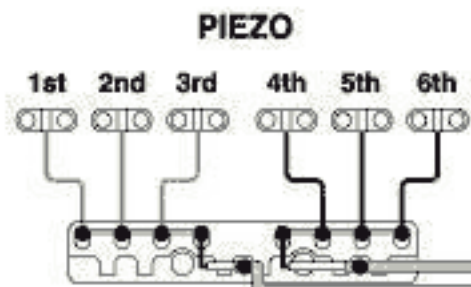

NECK ← → BRIDGE

TITLE		MODEL
WIRING DIAGRAM		SA320X
DRAWN	DATE	
Y.OZZY	APR. 20 2004	