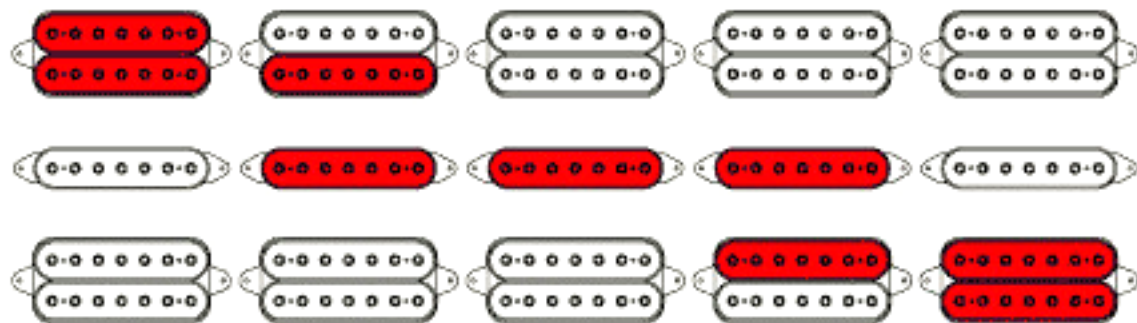

NECK ↔ BRIDGE

TITLE		MODEL
WIRING DIAGRAM		UV777
DRAWN	DATE	
KOICHI FUJIHARA	APR 20 2004	