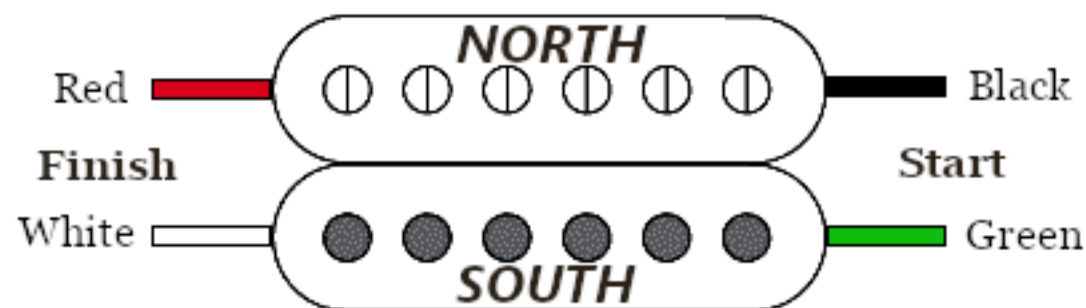

SCHALLER

All Bare Wires
Go To Ground

Humbucker
Wiring

North = +
South = -

IBANEZ

Connect Finish
and insulate

BARTOLINI

LACE