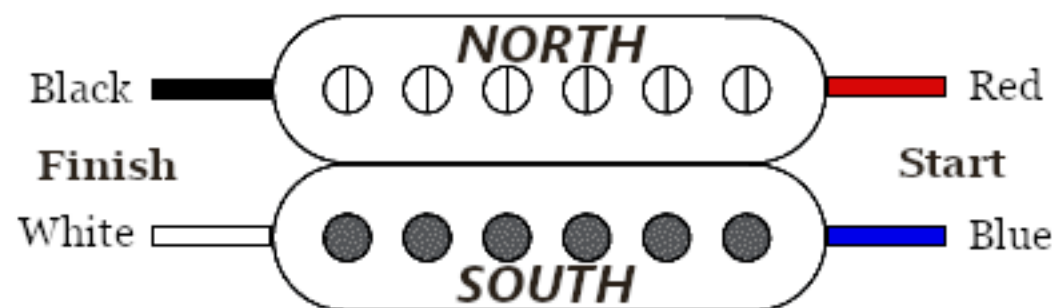

SCHALLER

All Bare Wires
Go To Ground

Humbucker
Wiring

North = +
South = -

IBANEZ

Connect Finish
and insulate

BARTOLINI

LACE