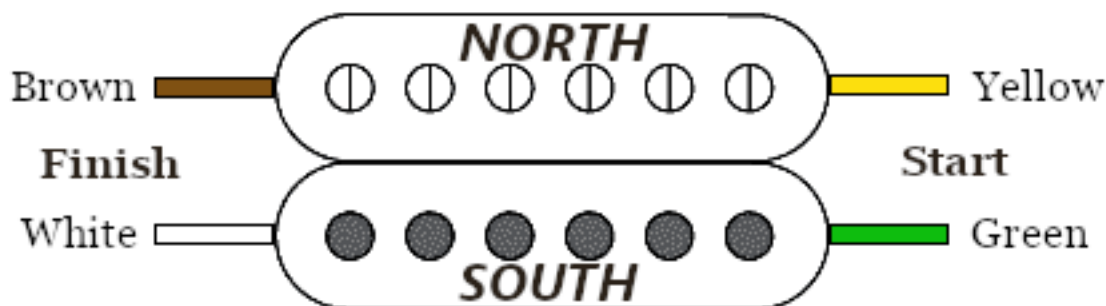

SCHALLER

All Bare Wires
Go To Ground

Humbucker
Wiring

North = +
South = -

IBANEZ

Connect Finish
and insulate

BARTOLINI

LACE