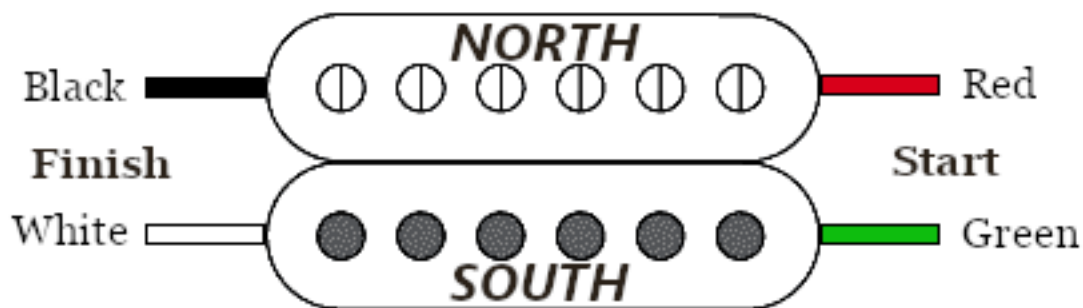

## BENEDETTO

All Bare Wires  
Go To Ground

Humbucker  
Wiring

North = +  
South = -