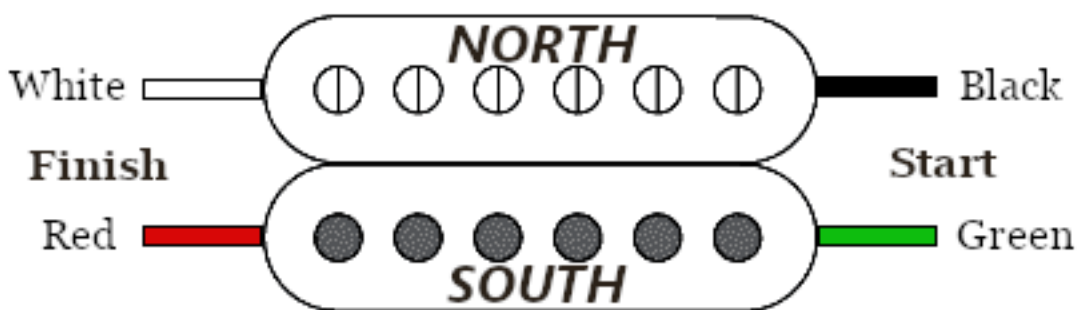

BENEDETTO

All Bare Wires
Go To Ground

Humbucker
Wiring

North = +
South = -

ANDERSON

Connect Finish
and insulate

GOTOH

CARVIN