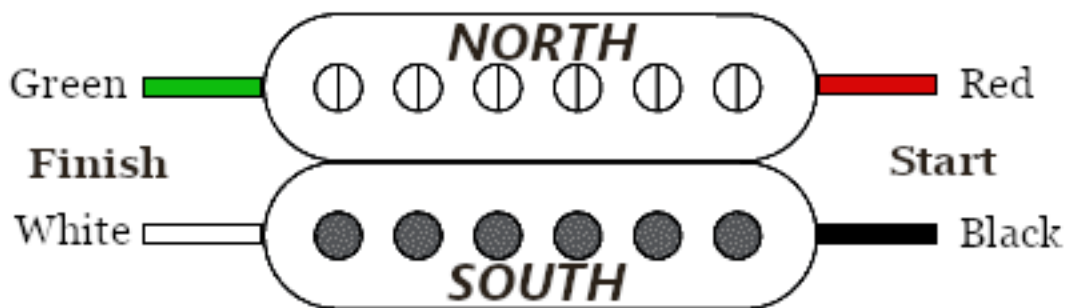

BENEDETTO

All Bare Wires
Go To Ground

Humbucker
Wiring

North = +
South = -

ANDERSON

Connect Finish
and insulate

GOTOH

CARVIN